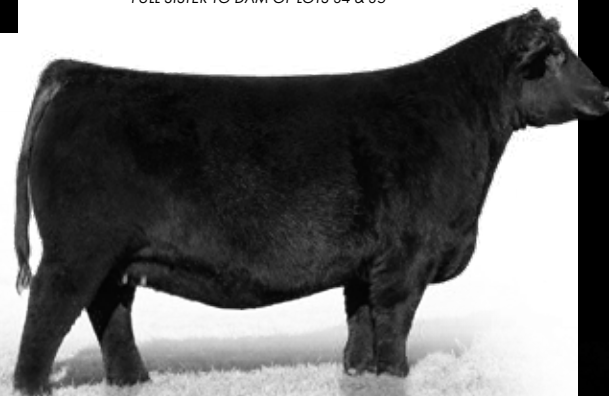

LOT THIRTY-FIVE

EXAR PRINCESS 6680 "PEBBLES"
2017-2018 ROV SHOW HEIFER OF THE YEAR
FULL SISTER TO DAM OF LOTS 34 & 35

EXAR PRINCESS 1637
FULL SISTER TO DAM OF LOTS 34 & 35

KDP MISS HOYA HAYLEIGH

KDP Miss Hoya Hayleigh is the triple crown winning National Champion Simmental female that has gone on to closely mimic these same accolades with her generating capabilities. There is no question that KDP Miss Hoya Hayleigh is unique in her type and kind, as she has matured into a truly special Purebred Simmental breeding piece. KDP Miss Hoya Hayleigh topped the 2019 Paulsen Cattle Divas & Donors Elite Female sale commanding an **\$86,000** hammer price. She was admired by the most critical...and rightfully so. Her first time at the end of the leather lead was at the 2019 Kansas Beef Expo, where she was selected Grand Champion Purebred Simmental and Reserve Supreme Champion Overall. KDP Miss Hoya Hayleigh returned to the backdrop in a dominant fashion at the 2020 American Royal where she was selected as the Grand Champion Open Purebred Simmental, she continued her winning ways on the green chips as she was slapped Grand Champion Purebred Simmental at the North American and completed the triple crown with her win at the Inaugural Cattleman's Congress in Oklahoma City.